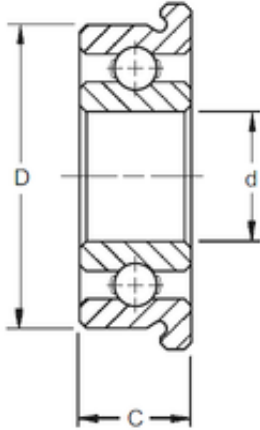

30 mm x 47 mm x 9 mm ZEN SF61906 deep groove ball bearings

Bearing No. SF61906

Size	30x47x9 mm
Bore Diameter	30 mm
Outer Diameter	47 mm
Width	9 mm
d	30 mm
D	47 mm
B	9 mm
C	9 mm
Basic dynamic load rating (C)	7,242 kN
Basic static load rating (C0)	5,003 kN
(Grease) Lubrication Speed	14000 r/min

SF61906 Bearing 2D drawings and 3D CAD models