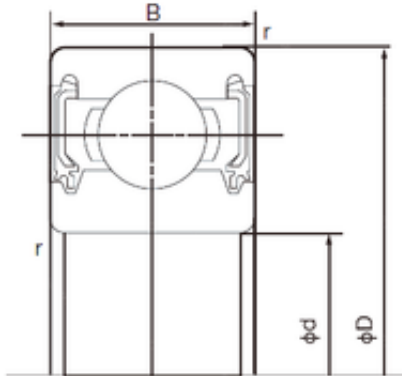

30 mm x 47 mm x 9 mm NACHI 6906-2NKE  
deep groove ball bearings

Bearing No. 6906-2NKE

Size	30x47x9 mm
Bore Diameter	30 mm
Outer Diameter	47 mm
Width	9 mm
d	30 mm
D	47 mm
B	9 mm
C	9 mm
r min.	0.3 mm
da min.	32 mm
Da max.	45 mm
ra max.	0.3 mm
Weight	0.045 Kg
Basic dynamic load rating (C)	7,25 kN
Basic static load rating (C0)	5 kN

6906-2NKE Bearing 2D drawings and 3D CAD models