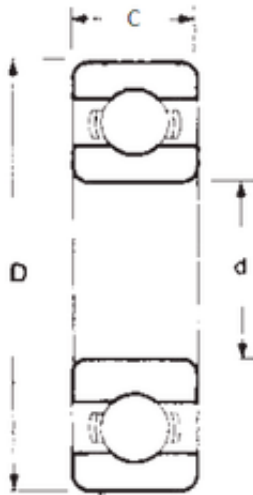

BEARINGS IMPORTED AND EXPORTED CO.,LTD.

30 mm x 47 mm x 9 mm FBJ 6906 deep groove ball bearings

Bearing No. 6906

Size	30x47x9 mm
Bore Diameter	30 mm
Outer Diameter	47 mm
Width	9 mm
d	30 mm
D	47 mm
B	9 mm
C	9 mm
Weight	0,051 Kg
Basic dynamic load rating (C)	7,28 kN
Basic static load rating (C0)	4,55 kN
(Grease) Lubrication Speed	14000 r/min

6906 Bearing 2D drawings and 3D CAD models