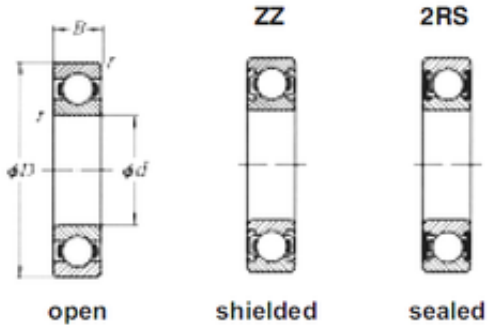

30 mm x 47 mm x 9 mm Loyal 61906-2RS deep groove ball bearings

Bearing No. 61906-2RS

Size	30x47x9 mm
Bore Diameter	30 mm
Outer Diameter	47 mm
Width	9 mm
d	30 mm
D	47 mm
B	9 mm
C	9 mm

61906-2RS Bearing 2D drawings and 3D CAD models