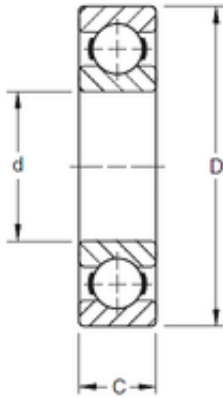

30 mm x 47 mm x 9 mm Timken 9306K deep groove ball bearings

Bearing No. 9306K

Size	30x47x9 mm
Bore Diameter	30 mm
Outer Diameter	47 mm
Width	9 mm
d	30 mm
D	47 mm
B	9 mm
C	9 mm
Weight	0,075 Kg
Basic dynamic load rating (C)	8,27 kN

9306K Bearing 2D drawings and 3D CAD models