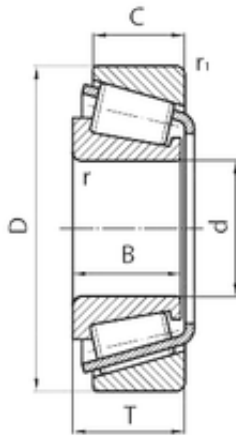

PFI 30205 tapered roller bearings

Bearing No. 30205

Size	25x52x16.25 mm
Bore Diameter	25 mm
Outer Diameter	52 mm
Width	16,25 mm
d	25 mm
D	52 mm

30205 Bearing 2D drawings and 3D CAD models