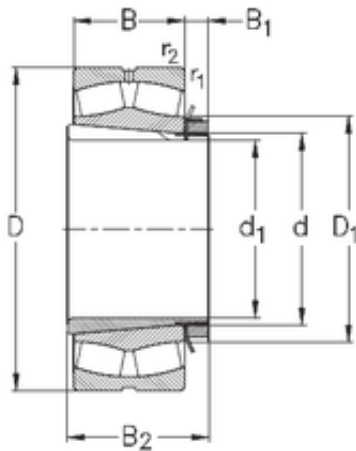

BEARINGS IMPORTED AND EXPORTED CO.,LTD.

200 mm x 360 mm x 98 mm NKE 22240-K-MB-W33+H3140 spherical roller bearings

Bearing No. 22240-K-MB-W33+H3140

22240-K-MB-W33+H3140 Bearing 2D drawings and 3D CAD models

Size	200x360x98 mm
Bore Diameter	200 mm
Outer Diameter	360 mm
Width	98 mm
d	200 mm
d1	180 mm
D	360 mm
B	98 mm
C	98 mm
r1 min.	4 mm
r2 min.	4 mm
B1	32 mm
B2	150 mm
D1	250 mm
Weight	56,4 Kg
Basic dynamic load rating (C)	1160 kN
Basic static load rating (C0)	1760 kN
Limiting speed	2200 r/min
Calculation factor (e)	0,29
Calculation factor (Y0)	2,2
Calculation factor (Y1)	2,3