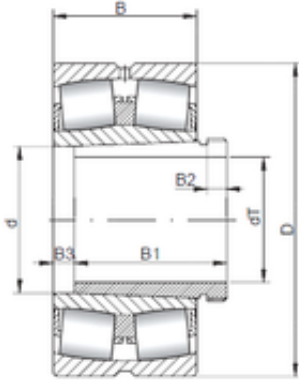

BEARINGS IMPORTED AND EXPORTED CO.,LTD.

200 mm x 360 mm x 98 mm Loyal 22240
KCW33+AH2240 spherical roller bearings

Bearing No. 22240 KCW33+AH2240

Size	200x360x98 mm
Bore Diameter	200 mm
Outer Diameter	360 mm
Width	98 mm
d	200 mm
d1	180 mm
D	360 mm
B	98 mm
C	98 mm
B1	5 mm
B2	19 mm
Weight	43,2 Kg
Basic dynamic load rating (C)	1270 kN
Basic static load rating (C0)	1930 kN
(Grease) Lubrication Speed	1100 r/min

22240 KCW33+AH2240 Bearing 2D drawings and 3D CAD models