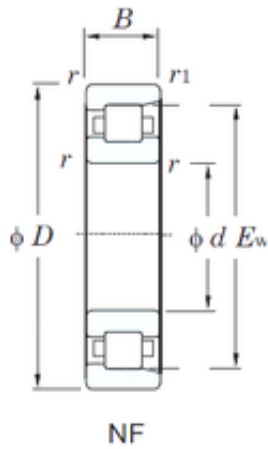

# BEARINGS IMPORTED AND EXPORTED CO.,LTD.

180 mm x 380 mm x 75 mm KOYO NF336  
cylindrical roller bearings

Bearing No. NF336

Size	180x380x75 mm
Bore Diameter	180 mm
Outer Diameter	380 mm
Width	75 mm
d	180 mm
D	380 mm
Ew	328 mm
B	75 mm
C	75 mm
r min.	4 mm
r1 min.	4 mm
Weight	42.6 Kg
Basic dynamic load rating (C)	917 kN
Basic static load rating (C0)	1150 kN
(Grease) Lubrication Speed	1400 r/min
Bearing No.	NF336
r(min)	4
r1(min)	4
Cr	1130
C0r	1150
Cu	136
Grease lub.	1400
Oil lub.	1900
Fw	-
d1	-

NF336 Bearing 2D drawings and 3D CAD models