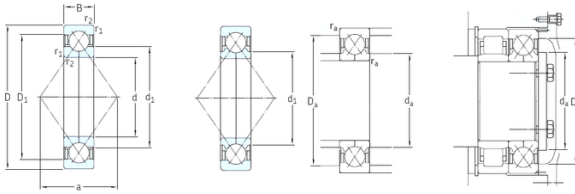

# BEARINGS IMPORTED AND EXPORTED CO.,LTD.

180 mm x 380 mm x 75 mm SKF QJ336N2MA  
angular contact ball bearings

Bearing No. QJ336N2MA

QJ336N2MA Bearing 2D drawings and 3D CAD models

Size	180x380x75 mm
Bore Diameter	180 mm
Outer Diameter	380 mm
Width	75 mm
d	180 mm
D	380 mm
B	75 mm
C	75 mm
a	196 mm
d1	252 mm
r1 min.	4 mm
r2 min.	4 mm
D1	309 mm
da min.	197 mm
Da max.	363 mm
ra max.	3 mm
Weight	47,5 Kg
Basic dynamic load rating (C)	680 kN
Basic static load rating (C0)	1100 kN
Fatigue load limit (Pu)	28
Reference speed	2200 r/min