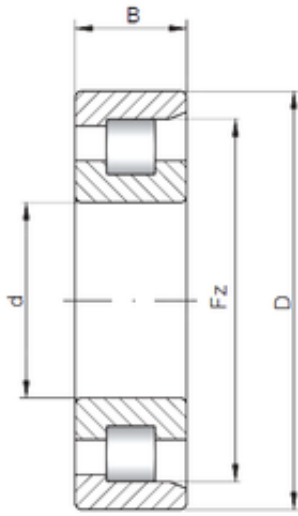

BEARINGS IMPORTED AND EXPORTED CO.,LTD.

180 mm x 380 mm x 75 mm Loyal NF336 E cylindrical roller bearings

Bearing No. NF336 E

Size	180x380x75 mm
Bore Diameter	180 mm
Outer Diameter	380 mm
Width	75 mm
d	180 mm
D	380 mm
Ew	335 mm
B	75 mm
C	75 mm
Weight	46 Kg
Basic dynamic load rating (C)	917 kN
Basic static load rating (C0)	1150 kN
(Grease) Lubrication Speed	1400 r/min

NF336 E Bearing 2D drawings and 3D CAD models