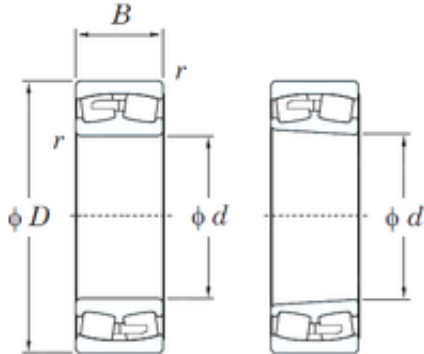

180 mm x 300 mm x 118 mm KOYO 24136R  
spherical roller bearings

Bearing No. 24136R

Size	180x300x118 mm
Bore Diameter	180 mm
Outer Diameter	300 mm
Width	118 mm
d	180 mm
D	300 mm
B	118 mm
C	118 mm
r min.	3 mm
da min.	194 mm
Da max.	286 mm
ra max.	2,5 mm
Weight	33,3 Kg
Basic dynamic load rating (C)	1160 kN
Basic static load rating (C0)	2010 kN
(Grease) Lubrication Speed	1000 r/min
(Oil) Lubrication Speed	1400 r/min
Calculation factor (e)	0,39
Calculation factor (Y0)	1,69
Calculation factor (Y1)	1,73

24136R Bearing 2D drawings and 3D CAD models