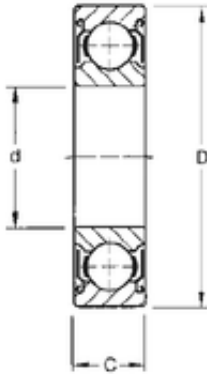

15 mm x 28 mm x 7 mm CYSD 6902-ZZ deep groove ball bearings

Bearing No. 6902-ZZ

Size	15x28x7 mm
Bore Diameter	15 mm
Outer Diameter	28 mm
Width	7 mm
d	15 mm
D	28 mm
B	7 mm
C	7 mm
r min.	0,3 mm
Weight	0,018 Kg
Basic dynamic load rating (C)	4 kN

6902-ZZ Bearing 2D drawings and 3D CAD models