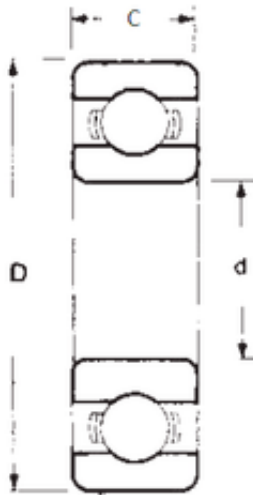

# BEARINGS IMPORTED AND EXPORTED CO.,LTD.

15 mm x 28 mm x 7 mm FBJ 6902 deep groove ball bearings

Bearing No. 6902

Size	15x28x7 mm
Bore Diameter	15 mm
Outer Diameter	28 mm
Width	7 mm
d	15 mm
D	28 mm
B	7 mm
C	7 mm
Weight	0,016 Kg
Basic dynamic load rating (C)	4,03 kN
Basic static load rating (C0)	2,04 kN
(Grease) Lubrication Speed	26000 r/min

6902 Bearing 2D drawings and 3D CAD models