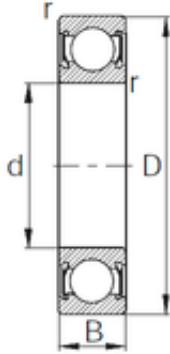

BEARINGS IMPORTED AND EXPORTED CO.,LTD.

12 mm x 28 mm x 8 mm CYSD 6001-2RS deep groove ball bearings

Bearing No. 6001-2RS

Size	12x28x8 mm
Bore Diameter	12 mm
Outer Diameter	28 mm
Width	8 mm
d	12 mm
D	28 mm
B	8 mm
C	8 mm
r min.	0,3 mm
Weight	0,02 Kg
Basic dynamic load rating (C)	5,4 kN
Basic static load rating (C0)	2,39 kN

6001-2RS Bearing 2D drawings and 3D CAD models