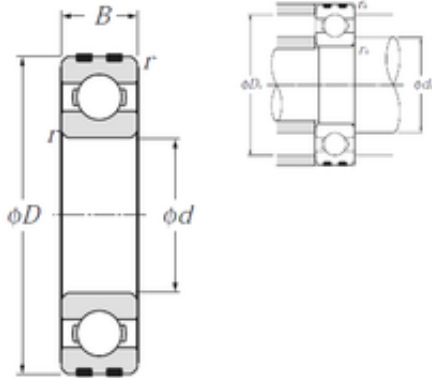

12 mm x 28 mm x 8 mm NTN EC-6001 deep groove ball bearings

Bearing No. EC-6001

Size	12x28x8 mm
Bore Diameter	12 mm
Outer Diameter	28 mm
Width	8 mm
d	12 mm
D	28 mm
B	8 mm
C	8 mm
r min.	0,3 mm
da min.	14 mm
da max	16 mm
Da max.	26 mm
ra max.	0,3 mm
Weight	0,021 Kg
Basic dynamic load rating (C)	5,1 kN
Basic static load rating (C0)	2,39 kN
(Grease) Lubrication Speed	26 000 r/min
(Oil) Lubrication Speed	30 000 r/min

EC-6001 Bearing 2D drawings and 3D CAD models