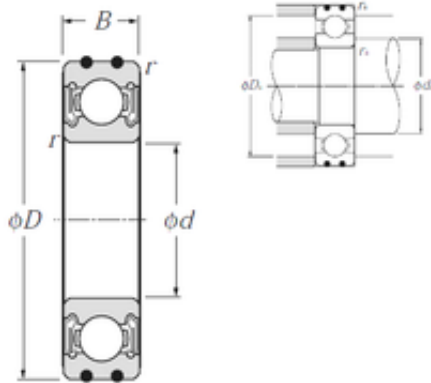

**12 mm x 28 mm x 8 mm NTN AC-6001LLB
deep groove ball bearings**

Bearing No. AC-6001LLB

Size	12x28x8 mm
Bore Diameter	12 mm
Outer Diameter	28 mm
Width	8 mm
d	12 mm
D	28 mm
B	8 mm
C	8 mm
r min.	0,3 mm
da min.	14 mm
da max	16 mm
Da max.	26 mm
ra max.	0,3 mm
Weight	0,021 Kg
Basic dynamic load rating (C)	5,1 kN
Basic static load rating (C0)	2,39 kN
(Grease) Lubrication Speed	26000 r/min

AC-6001LLB Bearing 2D drawings and 3D CAD models