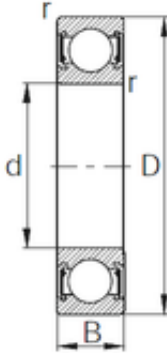

12 mm x 28 mm x 8 mm KBC 6001UU deep groove ball bearings

Bearing No. 6001UU

Size	12x28x8 mm
Bore Diameter	12 mm
Outer Diameter	28 mm
Width	8 mm
d	12 mm
D	28 mm
B	8 mm
C	8 mm
r	0.3 mm
Weight	0.021 Kg
Basic dynamic load rating (C)	5,1 kN
Basic static load rating (C0)	2,37 kN

6001UU Bearing 2D drawings and 3D CAD models