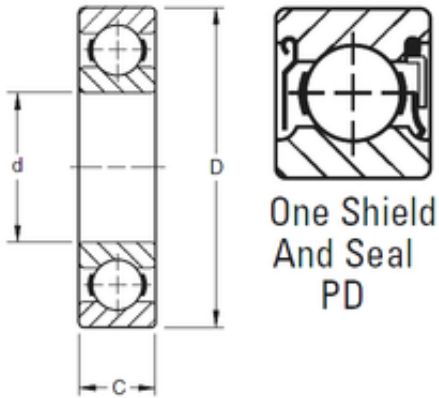

12 mm x 28 mm x 8 mm Timken 9101PD deep groove ball bearings

Bearing No. 9101PD

Size	12x28x8 mm
Bore Diameter	12 mm
Outer Diameter	28 mm
Width	8 mm
d	12 mm
D	28 mm
B	8 mm
C	8 mm
Weight	0,018 Kg
Basic dynamic load rating (C)	5,87 kN

9101PD Bearing 2D drawings and 3D CAD models