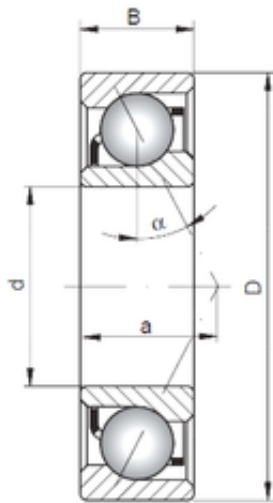

BEARINGS IMPORTED AND EXPORTED CO.,LTD.

12 mm x 28 mm x 8 mm Loyal 7001 C angular contact ball bearings

Bearing No. 7001 C

Size	12x28x8 mm
Bore Diameter	12 mm
Outer Diameter	28 mm
Width	8 mm
d	12 mm
D	28 mm
B	8 mm
C	8 mm
Angle ()	15 °
a	6,7 mm
Weight	0,027 Kg
Basic dynamic load rating (C)	5,8 kN
Basic static load rating (C0)	2,95 kN
(Grease) Lubrication Speed	40000 r/min

7001 C Bearing 2D drawings and 3D CAD models